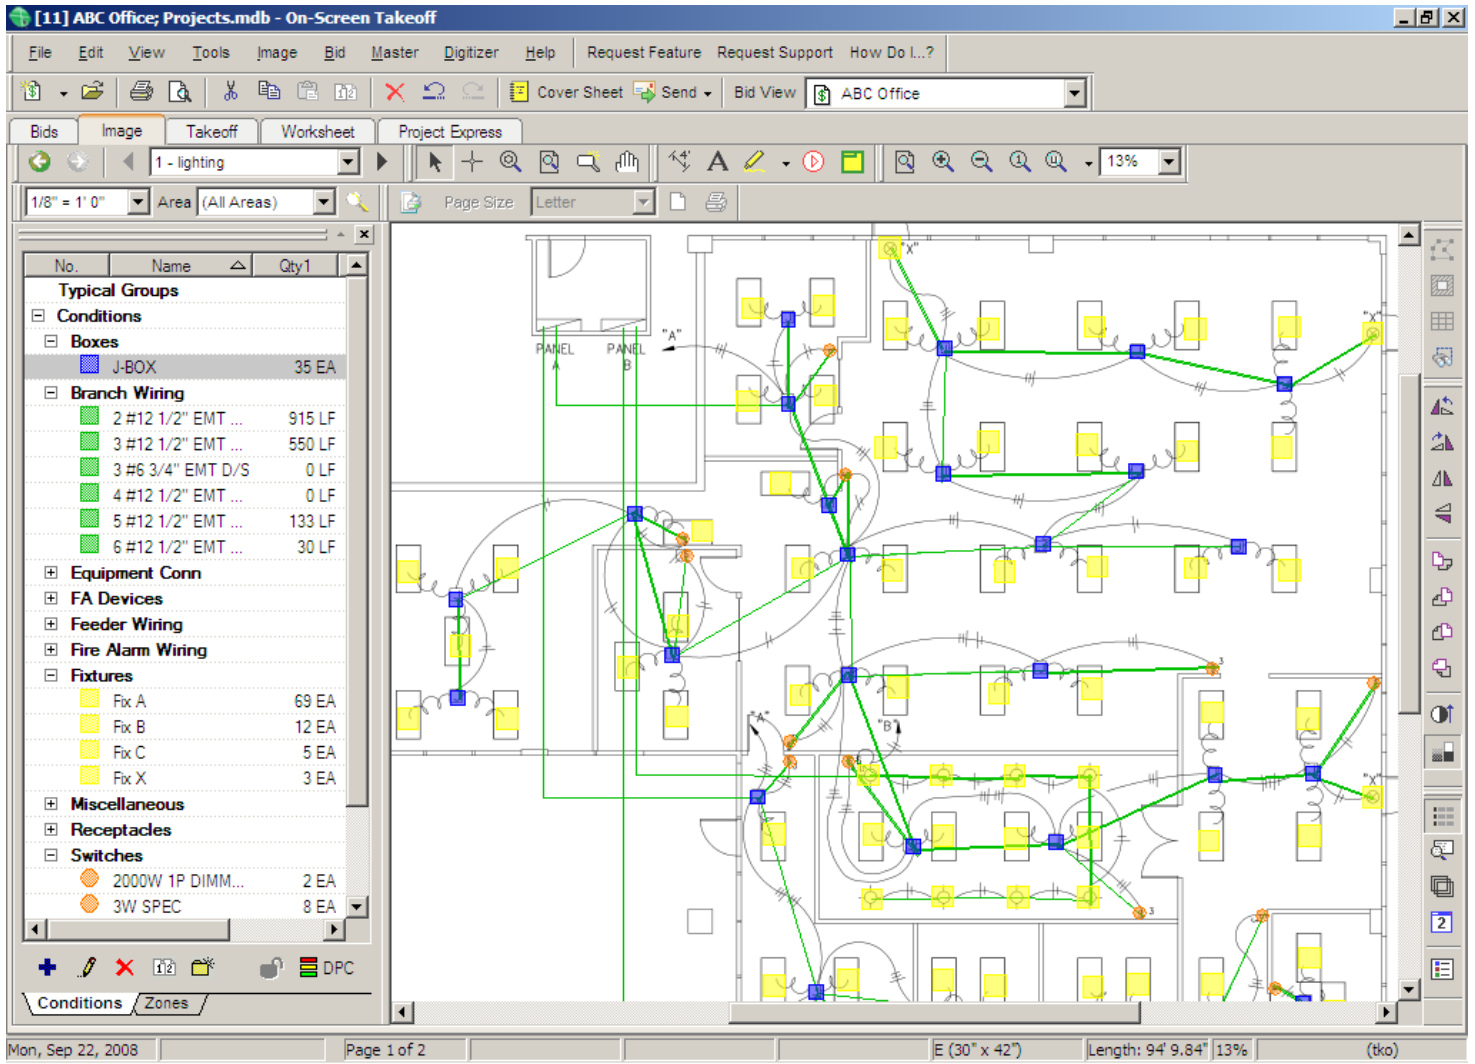

MCCORMICK

McCormick Systems, Inc.

On Screen Estimating

McCormick Systems, the Nation's Leader in Estimating Software, is excited to announce an addition to its award winning line of products. McCormick Systems, in conjunction with On Center Software, has developed a seamless integration tool that allows you to bring takeoff generated in On-Screen Takeoff directly into McCormick. Spot and dot the drawings on screen (pdf, jpeg, tif, dwg and more) and with the click of a single button, add your selected takeoff into your McCormick. This interface allows McCormick users one more tool to increase their speed and accuracy of the estimating process.